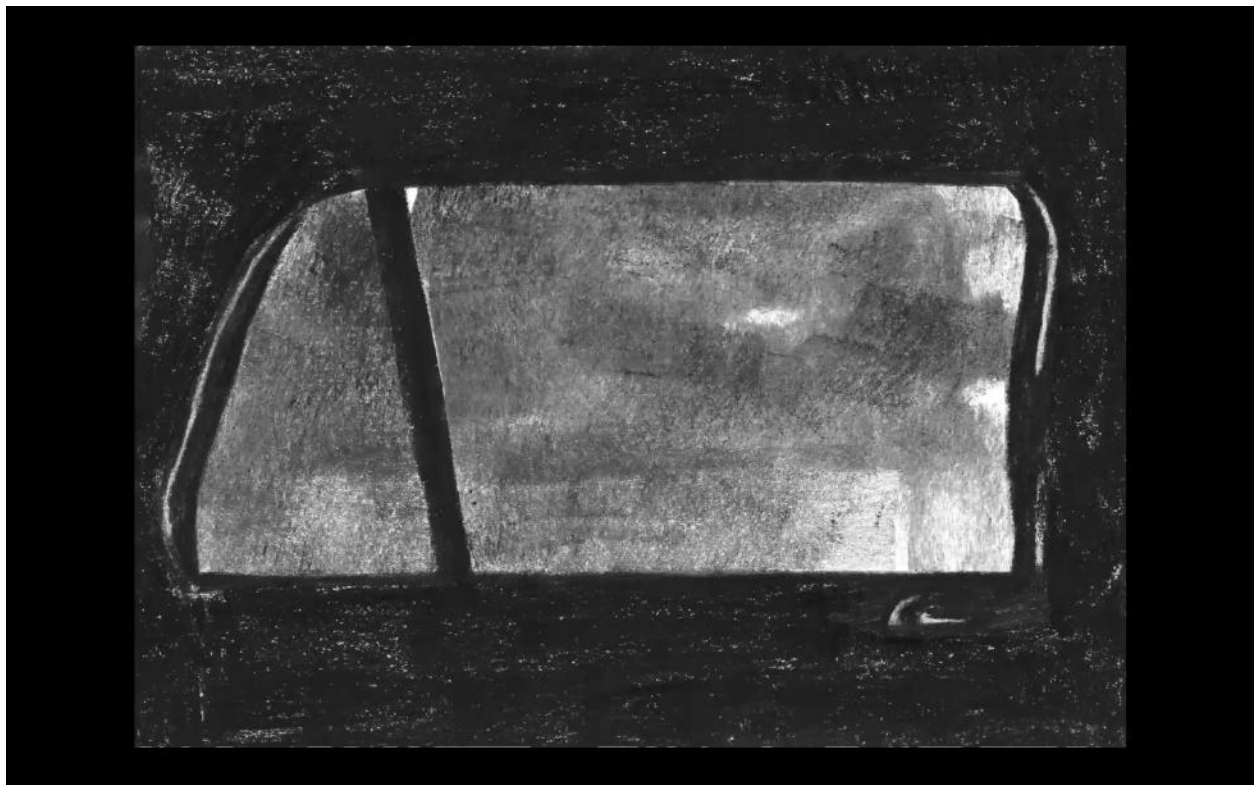

Your Heart Can't Beat Unless I Tell It To

2021

152 drawings, graphite, charcoal, pastel on paper

29 x 20.5 cm

Aline Schwibbe
Your Heart Can't Beat Unless I Tell It To
2021
one-channel video, loop

Aline Schwibbe
Your Heart Can't Beat Unless I Tell It To
2021
one-channel video, loop