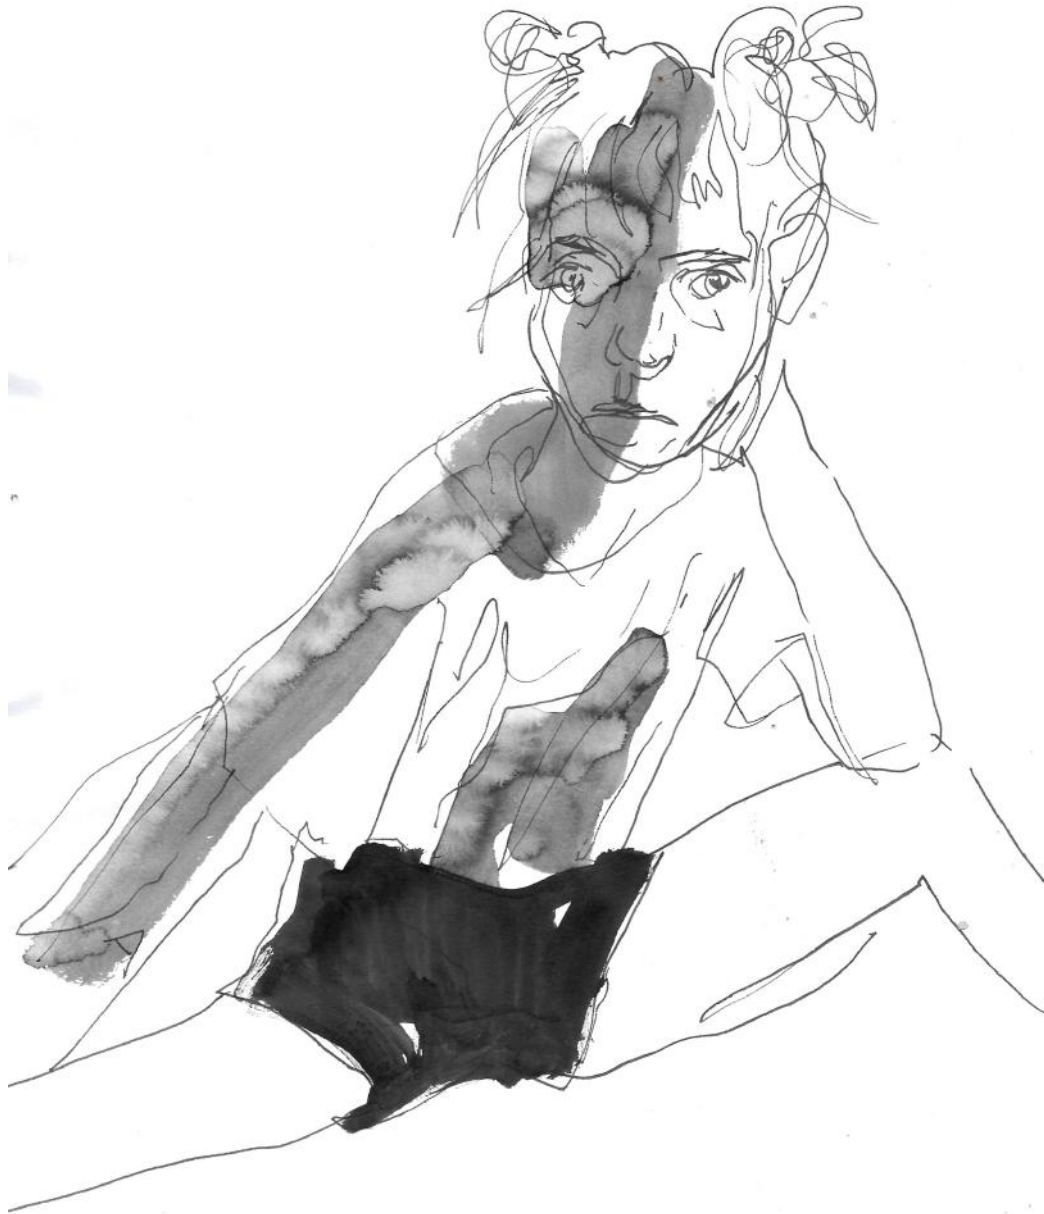

Aline Schwibbe
Kiwis, Berries, Pain
2022
23 works
Graphite/ink on paper
29 x 20.5 cm